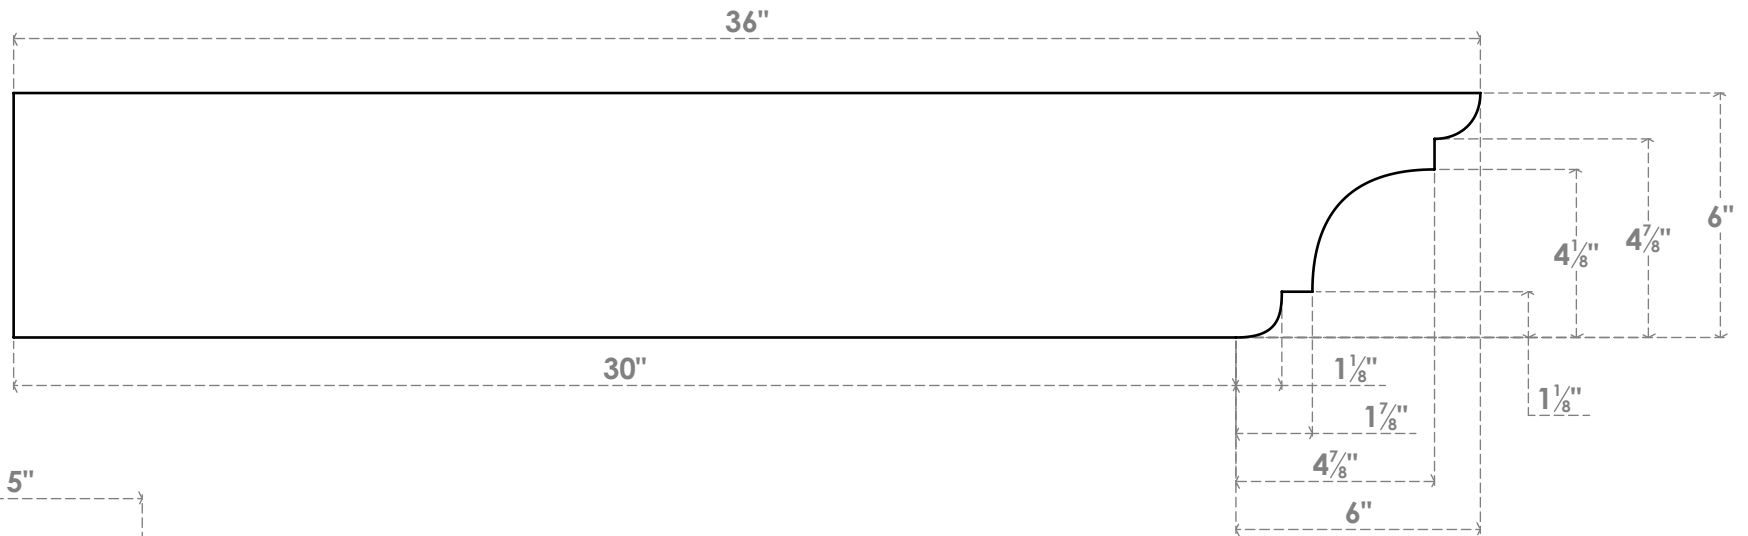

RFTP05X06X36NEB

5"W X 6"H X 36"L NEW BRIGHTON ARCHITECTURAL GRADE PVC RAFTER TAIL

SIDE PROFILE

FRONT PROFILE

ISOMETRIC

EKENA MILLWORK
 2300 WEST MAIN ST.
 CLARKSVILLE, TX 75426
 TOLL FREE: 866-607-0453
 WWW.EKENAMILLWORK.COM