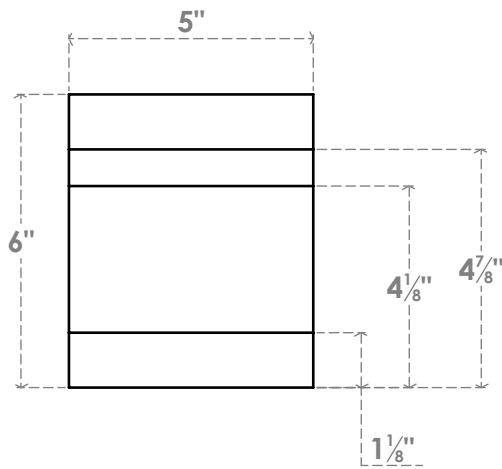

RFTP05X06X36NEB

5"W X 6"H X 36"L NEW BRIGHTON ARCHITECTURAL GRADE PVC RAFTER TAIL

SIDE PROFILE

FRONT PROFILE

ISOMETRIC

EKENA MILLWORK
 2300 WEST MAIN ST.
 CLARKSVILLE, TX 75426
 TOLL FREE: 866-607-0453
 WWW.EKENAMILLWORK.COM